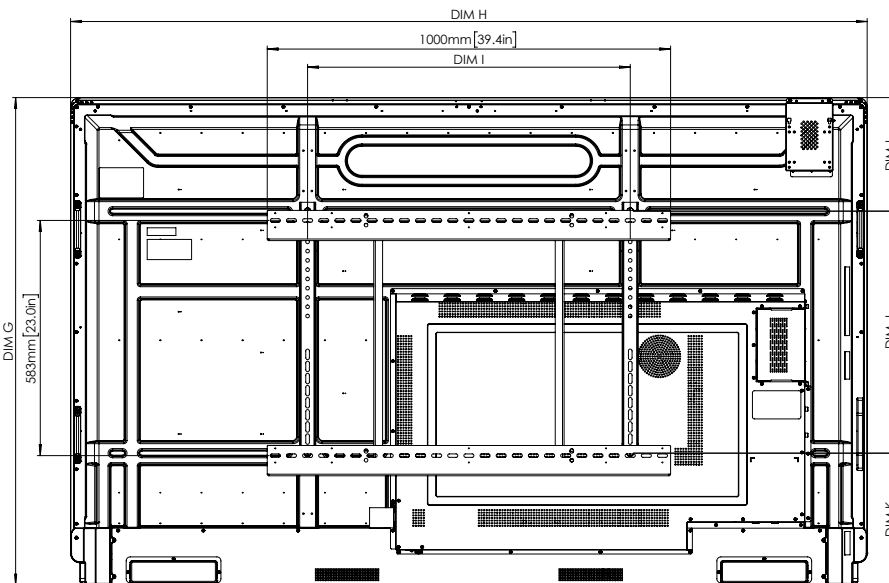

## TECHNICAL DRAWINGS

75"

Front

DIM	DIMENSION (mm)
A	1897mm [74.7in]
B	1652mm [65.0in]
C	930mm [36.6in]
D	93mm [3.6in]

Back

DIM ID	DIMENSION
E	130mm [5.1in]
F	88mm [3.5in]
G	1070mm [42.1in]
H	1730mm [68.1in]
I	800mm [31.5in]
J	400mm [15.75in]
K	357.6mm [14.1in]
L	312.6mm [12.31in]

## TECHNICAL DRAWINGS

86"

Front

DIM	DIMENSION (mm)
A	2177mm [85.7in]
B	1897mm [74.7in]
C	1068mm [42.0in]
D	93mm [3.6in]

Back

Side

DIM ID	DIMENSION
E	132mm [5.2in]
F	88mm [3.5in]
G	1208mm [47.6in]
H	1975mm [77.8in]
I	800mm [31.5in]
J	600mm [23.6in]
K	326.6mm [12.9in]
L	281.6mm [11.09in]