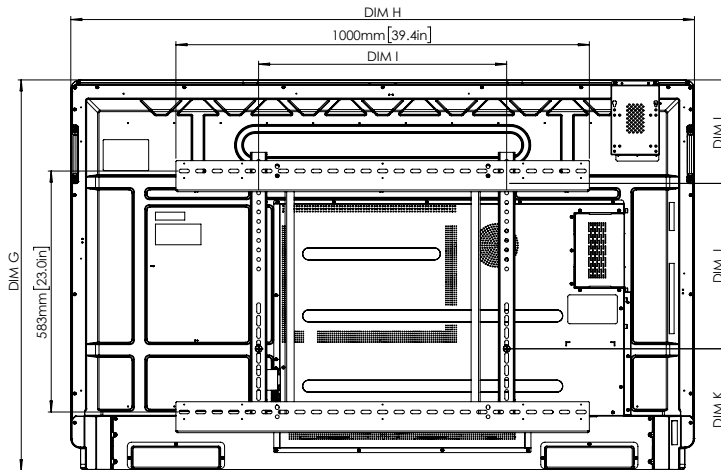

## PHYSICAL SPECIFICATIONS

Panel Dimensions	65": 1509 x 946 x 113 mm (59.4 x 37.2 x 4.4 in) 75": 1730 x 1070 x 113 mm (68.1 x 42.1 x 4.4 in) 86": 1975 x 1208 x 113 mm (77.8 x 47.6 x 4.4 in)
Packed Dimensions	65": 1660 x 1045 x 220 mm (65.4 x 41.1 x 8.7 in) 75": 1900 x 1160 x 225 mm (74.8 x 45.7 x 8.9 in) 86": 2160 x 1310 x 225 mm (85 x 51.6 x 8.9 in)
Panel Net Weight	65": 43.2 kg (95.3 lb) 75": 55.3 kg (121.9 lb) 86": 69.6 kg (153.4 lb)
Packed Weight	65": 58.6 kg (129.2 lb) 75": 73 kg (160.9 lb) 86": 91.6 kg (201.9 lb)
Wall Mount Dimensions	1010 x 720 x 52 mm (39.8 x 28.3 x 2.0 in)
VESA Mount Point	65": 600 x 400 mm (23.6 x 15.7 in) 75": 800 x 400 mm (31.5 x 15.7 in) 86": 800 x 600 mm (31.5 x 23.6 in)

## TECHNICAL DRAWINGS

65"

Front

DIM	DIMENSION (mm)
A	1640mm [64.6in]
B	1429mm [56.3in]
C	805mm [31.7in]
D	93mm [3.7in]

Back

DIM ID	DIMENSION
E	131mm [5.2in]
F	88mm [3.5in]
G	946mm [37.2in]
H	1509mm [59.4in]
I	600mm [23.6in]
J	400mm [15.75in]
K	295.3mm [11.6in]
L	250.4mm [9.9in]

## TECHNICAL DRAWINGS

75"

Front

DIM	DIMENSION (mm)
A	1897mm [74.7in]
B	1652mm [65.0in]
C	930mm [36.6in]
D	93mm [3.6in]

Back

DIM ID	DIMENSION
E	130mm [5.1in]
F	88mm [3.5in]
G	1070mm [42.1in]
H	1730mm [68.1in]
I	800mm [31.5in]
J	400mm [15.75in]
K	357.6mm [14.1in]
L	312.6mm [12.31in]

## TECHNICAL DRAWINGS

86"

Front

DIM	DIMENSION (mm)
A	2177mm [85.7in]
B	1897mm [74.7in]
C	1068mm [42.0in]
D	93mm [3.6in]

Back

Side

DIM ID	DIMENSION
E	132mm [5.2in]
F	88mm [3.5in]
G	1208mm [47.6in]
H	1975mm [77.8in]
I	800mm [31.5in]
J	600mm [23.6in]
K	326.6mm [12.9in]
L	281.6mm [11.09in]