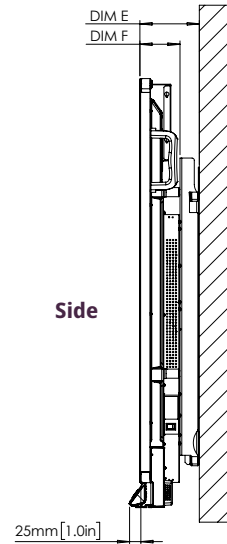

DIM ID	DIMENSION
E	131mm [5.2in]
F	88mm [3.5in]
G	946mm [37.2in]
H	1509mm [59.4in]
I	600mm [23.6in]
J	400mm [15.75in]
K	295.3mm [11.6in]
L	250.4mm [9.9in]

Side