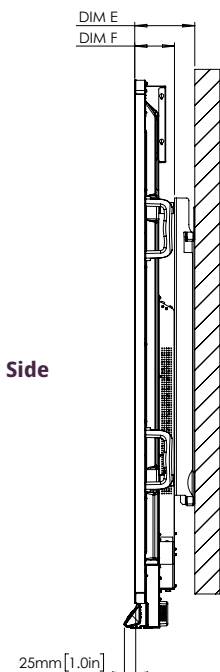

## PHYSICAL SPECIFICATIONS

Panel Dimensions	65": 1509 x 946 x 113 mm (59.4 x 37.2 x 4.4 in) 75": 1730 x 1070 x 113 mm (68.1 x 42.1 x 4.4 in) 86": 1975 x 1208 x 113 mm (77.8 x 47.6 x 4.4 in)
Packed Dimensions	65": 1660 x 1045 x 220 mm (65.4 x 41.1 x 8.7 in) 75": 1900 x 1160 x 225 mm (74.8 x 45.7 x 8.9 in) 86": 2160 x 1310 x 225 mm (85 x 51.6 x 8.9 in)
Panel Net Weight	65": 43.2 kg (95.3 lb) 75": 55.3 kg (121.9 lb) 86": 69.6 kg (153.4 lb)
Packed Weight	65": 58.6 kg (129.2 lb) 75": 73 kg (160.9 lb) 86": 91.6 kg (201.9 lb)
Wall Mount Dimensions	1010 x 720 x 52 mm (39.8 x 28.3 x 2.0 in)
VESA Mount Point	65": 600 x 400 mm (23.6 x 15.7 in) 75": 800 x 400 mm (31.5 x 15.7 in) 86": 800 x 600 mm (31.5 x 23.6 in)

## TECHNICAL DRAWINGS

65"

Front

DIM	DIMENSION (mm)
A	1640mm [64.6in]
B	1429mm [56.3in]
C	805mm [31.7in]
D	93mm [3.7in]

Back

DIM ID	DIMENSION
E	131mm [5.2in]
F	88mm [3.5in]
G	946mm [37.2in]
H	1509mm [59.4in]
I	600mm [23.6in]
J	400mm [15.75in]
K	295.3mm [11.6in]
L	250.4mm [9.9in]

## TECHNICAL DRAWINGS

75"

Front

DIM	DIMENSION (mm)
A	1897mm [74.7in]
B	1652mm [65.0in]
C	930mm [36.6in]
D	93mm [3.6in]

Back

DIM ID	DIMENSION
E	130mm [5.1in]
F	88mm [3.5in]
G	1070mm [42.1in]
H	1730mm [68.1in]
I	800mm [31.5in]
J	400mm [15.75in]
K	357.6mm [14.1in]
L	312.6mm [12.31in]

## TECHNICAL DRAWINGS

86"

Front

DIM	DIMENSION (mm)
A	2177mm [85.7in]
B	1897mm [74.7in]
C	1068mm [42.0in]
D	93mm [3.6in]

Back

Side

DIM ID	DIMENSION
E	132mm [5.2in]
F	88mm [3.5in]
G	1208mm [47.6in]
H	1975mm [77.8in]
I	800mm [31.5in]
J	600mm [23.6in]
K	326.6mm [12.9in]
L	281.6mm [11.09in]