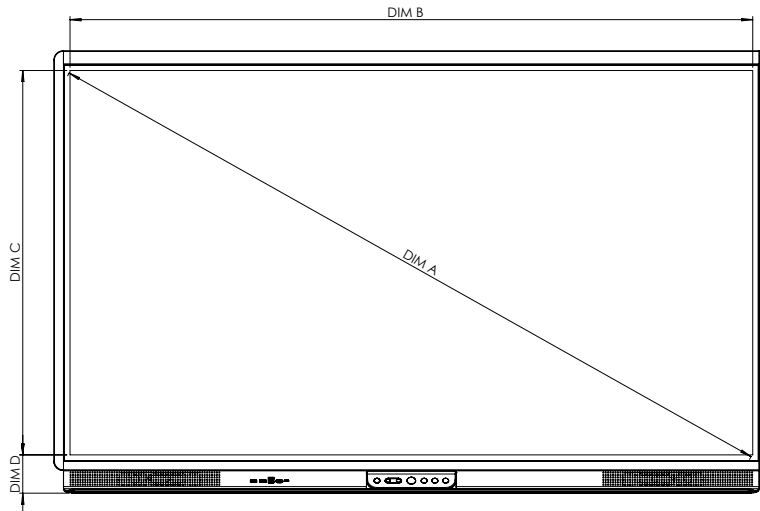

## TECHNICAL DRAWINGS

65"

Front

DIM	DIMENSION (mm)
A	1640mm [64.6in]
B	1429mm [56.3in]
C	805mm [31.7in]
D	93mm [3.7in]

Back

DIM ID	DIMENSION
E	131mm [5.2in]
F	88mm [3.5in]
G	946mm [37.2in]
H	1509mm [59.4in]
I	600mm [23.6in]
J	400mm [15.75in]
K	295.3mm [11.6in]
L	250.4mm [9.9in]

Side

## TECHNICAL DRAWINGS

75"

Front

DIM	DIMENSION (mm)
A	1897mm [74.7in]
B	1652mm [65.0in]
C	930mm [36.6in]
D	93mm [3.6in]

Back

DIM ID	DIMENSION
E	130mm [5.1in]
F	88mm [3.5in]
G	1070mm [42.1in]
H	1730mm [68.1in]
I	800mm [31.5in]
J	400mm [15.75in]
K	357.6mm [14.1in]
L	312.6mm [12.31in]

## TECHNICAL DRAWINGS

86"

Front

DIM	DIMENSION (mm)
A	2177mm [85.7in]
B	1897mm [74.7in]
C	1068mm [42.0in]
D	93mm [3.6in]

Back

Side

DIM ID	DIMENSION
E	132mm [5.2in]
F	88mm [3.5in]
G	1208mm [47.6in]
H	1975mm [77.8in]
I	800mm [31.5in]
J	600mm [23.6in]
K	326.6mm [12.9in]
L	281.6mm [11.09in]