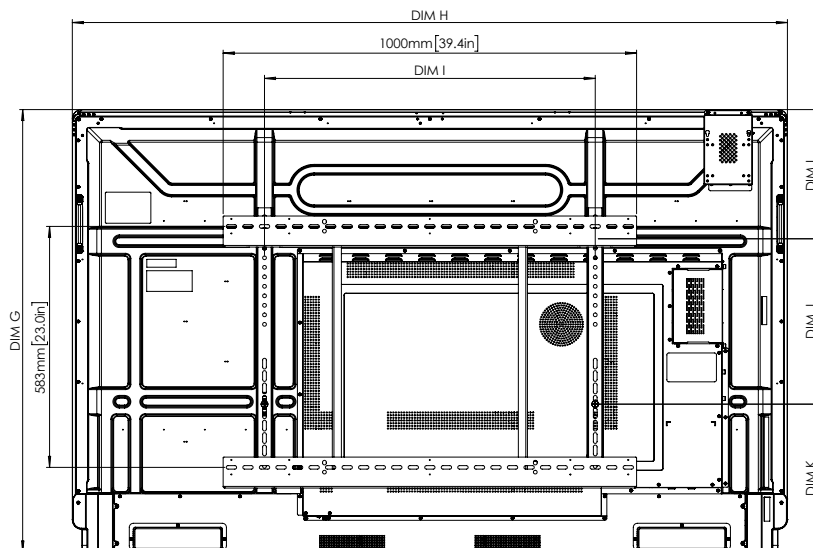

## PHYSICAL SPECIFICATIONS

Panel Dimensions	65": 1509 x 946 x 113 mm (59.4 x 37.2 x 4.4 in) 75": 1730 x 1070 x 113 mm (68.1 x 42.1 x 4.4 in) 86": 1975 x 1208 x 113 mm (77.8 x 47.6 x 4.4 in)
Packed Dimensions	65": 1660 x 1045 x 220 mm (65.4 x 41.1 x 8.7 in) 75": 1900 x 1160 x 225 mm (74.8 x 45.7 x 8.9 in) 86": 2160 x 1310 x 225 mm (85 x 51.6 x 8.9 in)
Panel Net Weight	65": 43.2 kg (95.3 lb) 75": 55.3 kg (121.9 lb) 86": 69.6 kg (153.4 lb)
Packed Weight	65": 58.6 kg (129.2 lb) 75": 73 kg (160.9 lb) 86": 91.6 kg (201.9 lb)
Wall Mount Dimensions	1010 x 720 x 52 mm (39.8 x 28.3 x 2.0 in)
VESA Mount Point	65": 600 x 400 mm (23.6 x 15.7 in) 75": 800 x 400 mm (31.5 x 15.7 in) 86": 800 x 600 mm (31.5 x 23.6 in)

## TECHNICAL DRAWINGS

65"

Front

DIM	DIMENSION (mm)
A	1640mm [64.6in]
B	1429mm [56.3in]
C	805mm [31.7in]
D	93mm [3.7in]

Back

DIM ID	DIMENSION
E	131mm [5.2in]
F	88mm [3.5in]
G	946mm [37.2in]
H	1509mm [59.4in]
I	600mm [23.6in]
J	400mm [15.75in]
K	295.3mm [11.6in]
L	250.4mm [9.9in]

## TECHNICAL DRAWINGS

75"

Front

DIM	DIMENSION (mm)
A	1897mm [74.7in]
B	1652mm [65.0in]
C	930mm [36.6in]
D	93mm [3.6in]

Back

DIM ID	DIMENSION
E	130mm [5.1in]
F	88mm [3.5in]
G	1070mm [42.1in]
H	1730mm [68.1in]
I	800mm [31.5in]
J	400mm [15.75in]
K	357.6mm [14.1in]
L	312.6mm [12.31in]

## TECHNICAL DRAWINGS

86"

Front

DIM	DIMENSION (mm)
A	2177mm [85.7in]
B	1897mm [74.7in]
C	1068mm [42.0in]
D	93mm [3.6in]

Back

Side

DIM ID	DIMENSION
E	132mm [5.2in]
F	88mm [3.5in]
G	1208mm [47.6in]
H	1975mm [77.8in]
I	800mm [31.5in]
J	600mm [23.6in]
K	326.6mm [12.9in]
L	281.6mm [11.09in]