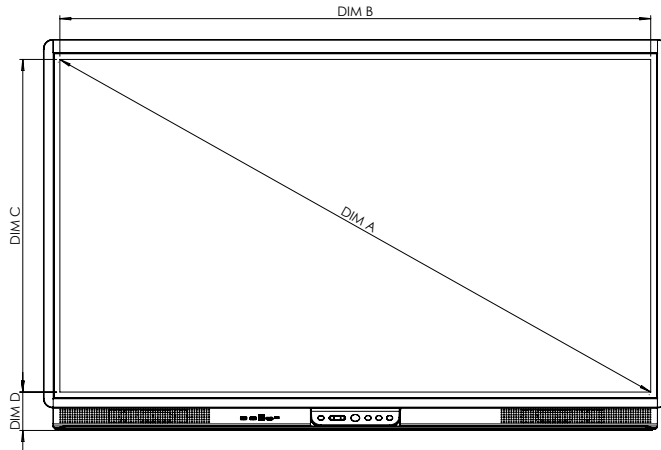

## PHYSICAL SPECIFICATIONS

Panel Dimensions	65": 1509 x 946 x 113 mm (59.4 x 37.2 x 4.4 in) 75": 1730 x 1070 x 113 mm (68.1 x 42.1 x 4.4 in) 86": 1975 x 1208 x 113 mm (77.8 x 47.6 x 4.4 in)
Packed Dimensions	65": 1660 x 1045 x 220 mm (65.4 x 41.1 x 8.7 in) 75": 1900 x 1160 x 225 mm (74.8 x 45.7 x 8.9 in) 86": 2160 x 1310 x 225 mm (85 x 51.6 x 8.9 in)
Panel Net Weight	65": 43.2 kg (95.3 lb) 75": 55.3 kg (121.9 lb) 86": 69.6 kg (153.4 lb)
Packed Weight	65": 58.6 kg (129.2 lb) 75": 73 kg (160.9 lb) 86": 91.6 kg (201.9 lb)
Wall Mount Dimensions	1010 x 720 x 52 mm (39.8 x 28.3 x 2.0 in)
VESA Mount Point	65": 600 x 400 mm (23.6 x 15.7 in) 75": 800 x 400 mm (31.5 x 15.7 in) 86": 800 x 600 mm (31.5 x 23.6 in)

## TECHNICAL DRAWINGS

65"

Front

DIM	DIMENSION (mm)
A	1640mm [64.6in]
B	1429mm [56.3in]
C	805mm [31.7in]
D	93mm [3.7in]

Back

DIM ID	DIMENSION
E	131mm [5.2in]
F	88mm [3.5in]
G	946mm [37.2in]
H	1509mm [59.4in]
I	600mm [23.6in]
J	400mm [15.75in]
K	295.3mm [11.6in]
L	250.4mm [9.9in]

## TECHNICAL DRAWINGS

75"

Front

DIM	DIMENSION (mm)
A	1897mm [74.7in]
B	1652mm [65.0in]
C	930mm [36.6in]
D	93mm [3.6in]

Back

DIM ID	DIMENSION
E	130mm [5.1in]
F	88mm [3.5in]
G	1070mm [42.1in]
H	1730mm [68.1in]
I	800mm [31.5in]
J	400mm [15.75in]
K	357.6mm [14.1in]
L	312.6mm [12.31in]