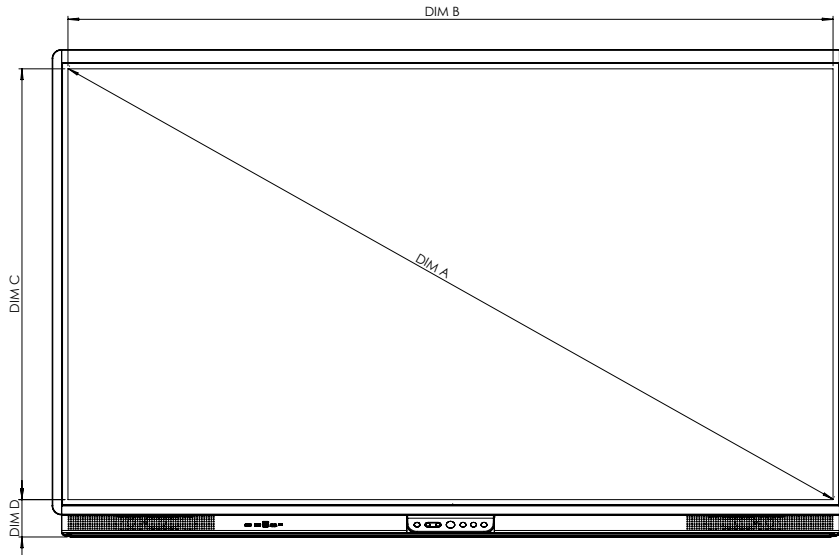

## TECHNICAL DRAWINGS

75"

Front

DIM	DIMENSION (mm)
A	1897mm [74.7in]
B	1652mm [65.0in]
C	930mm [36.6in]
D	93mm [3.6in]

Back

DIM ID	DIMENSION
E	130mm [5.1in]
F	88mm [3.5in]
G	1070mm [42.1in]
H	1730mm [68.1in]
I	800mm [31.5in]
J	400mm [15.75in]
K	357.6mm [14.1in]
L	312.6mm [12.31in]

Side

## TECHNICAL DRAWINGS

86"

Front

DIM	DIMENSION (mm)
A	2177mm [85.7in]
B	1897mm [74.7in]
C	1068mm [42.0in]
D	93mm [3.6in]

Back

Side

DIM ID	DIMENSION
E	132mm [5.2in]
F	88mm [3.5in]
G	1208mm [47.6in]
H	1975mm [77.8in]
I	800mm [31.5in]
J	600mm [23.6in]
K	326.6mm [12.9in]
L	281.6mm [11.09in]