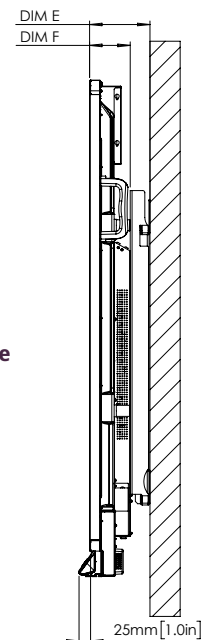

DIM ID	DIMENSION
E	130mm [5.1in]
F	88mm [3.5in]
G	1070mm [42.1in]
H	1730mm [68.1in]
I	800mm [31.5in]
J	400mm [15.75in]
K	357.6mm [14.1in]
L	312.6mm [12.31in]

Side