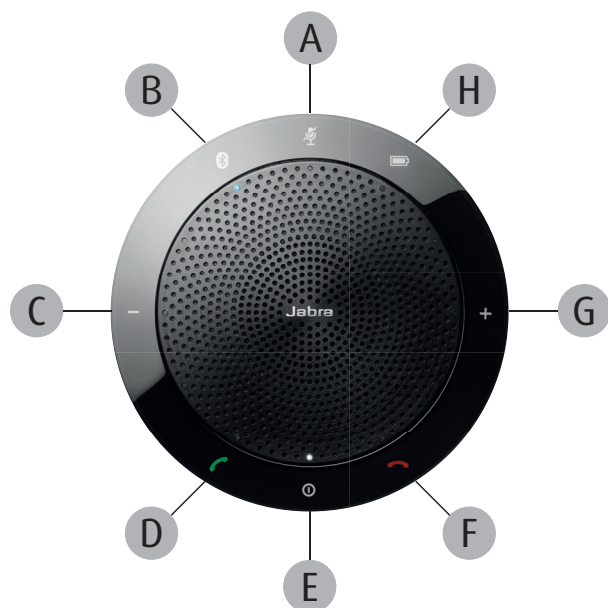

**OFFICE OR PERSONAL DEVICE?
CHOOSE THE JABRA SPEAK THAT BEST MATCHES YOUR NEEDS.**

**JABRA SPEAK 510
BLUETOOTH AND USB SPEAKERPHONE**
Your personal device to call and multitask on your terms - at the office, at home, or on the go. Works with PCs and any *Bluetooth* enabled device.

- A Mute
- B Bluetooth
- C Decrease volume
- D Answer call
- E Turn on/off
- F End call
- G Increase volume
- H Battery status

	FEATURES	BENEFITS	JABRA SPEAK 510
Connectivity	USB cable	Plug-and-play connectivity to PC Softphone/UC systems	■
	Bluetooth® Class 1 Mobile phones Tablets	Easy <i>Bluetooth</i>® connection to tablets, mobile phones and headsets enabling enhanced mobility. Up to 100 meter range for Class 1 supported devices	■
	Full compatibility with UC systems & VoIP clients	Seamless integration and call control with leading UC systems/PC soft-phones, such as Microsoft Lync, IBM Sametime, Cisco, Avaya and Skype	■
Audio	Built-in omni-directional microphone	360-degree coverage enabling hands-free collaboration & allowing attendees to hear and be heard from all angles	■
	Digital Signal Processing (DSP) technology	Crystal clear sound without echoes or distorted sounds even at max volume level	■
	Wideband Audio/HD Voice	High quality audio for best possible sound	■
	Bluetooth A2DP	Multimedia streaming	■
Ease of use	Rechargeable battery	Up to 15 hours talk time	■
	LED indicators	Intuitive user interface	■
	Built-in 3.5 mm headset port	Plug any headset to allow private conversations in open environments	■
Accessories	Headset cable	Connect your corded "Quick Disconnect" headset to Jabra Speak	■
	AC adaptor	Recharge your Jabra Speak without a PC	■